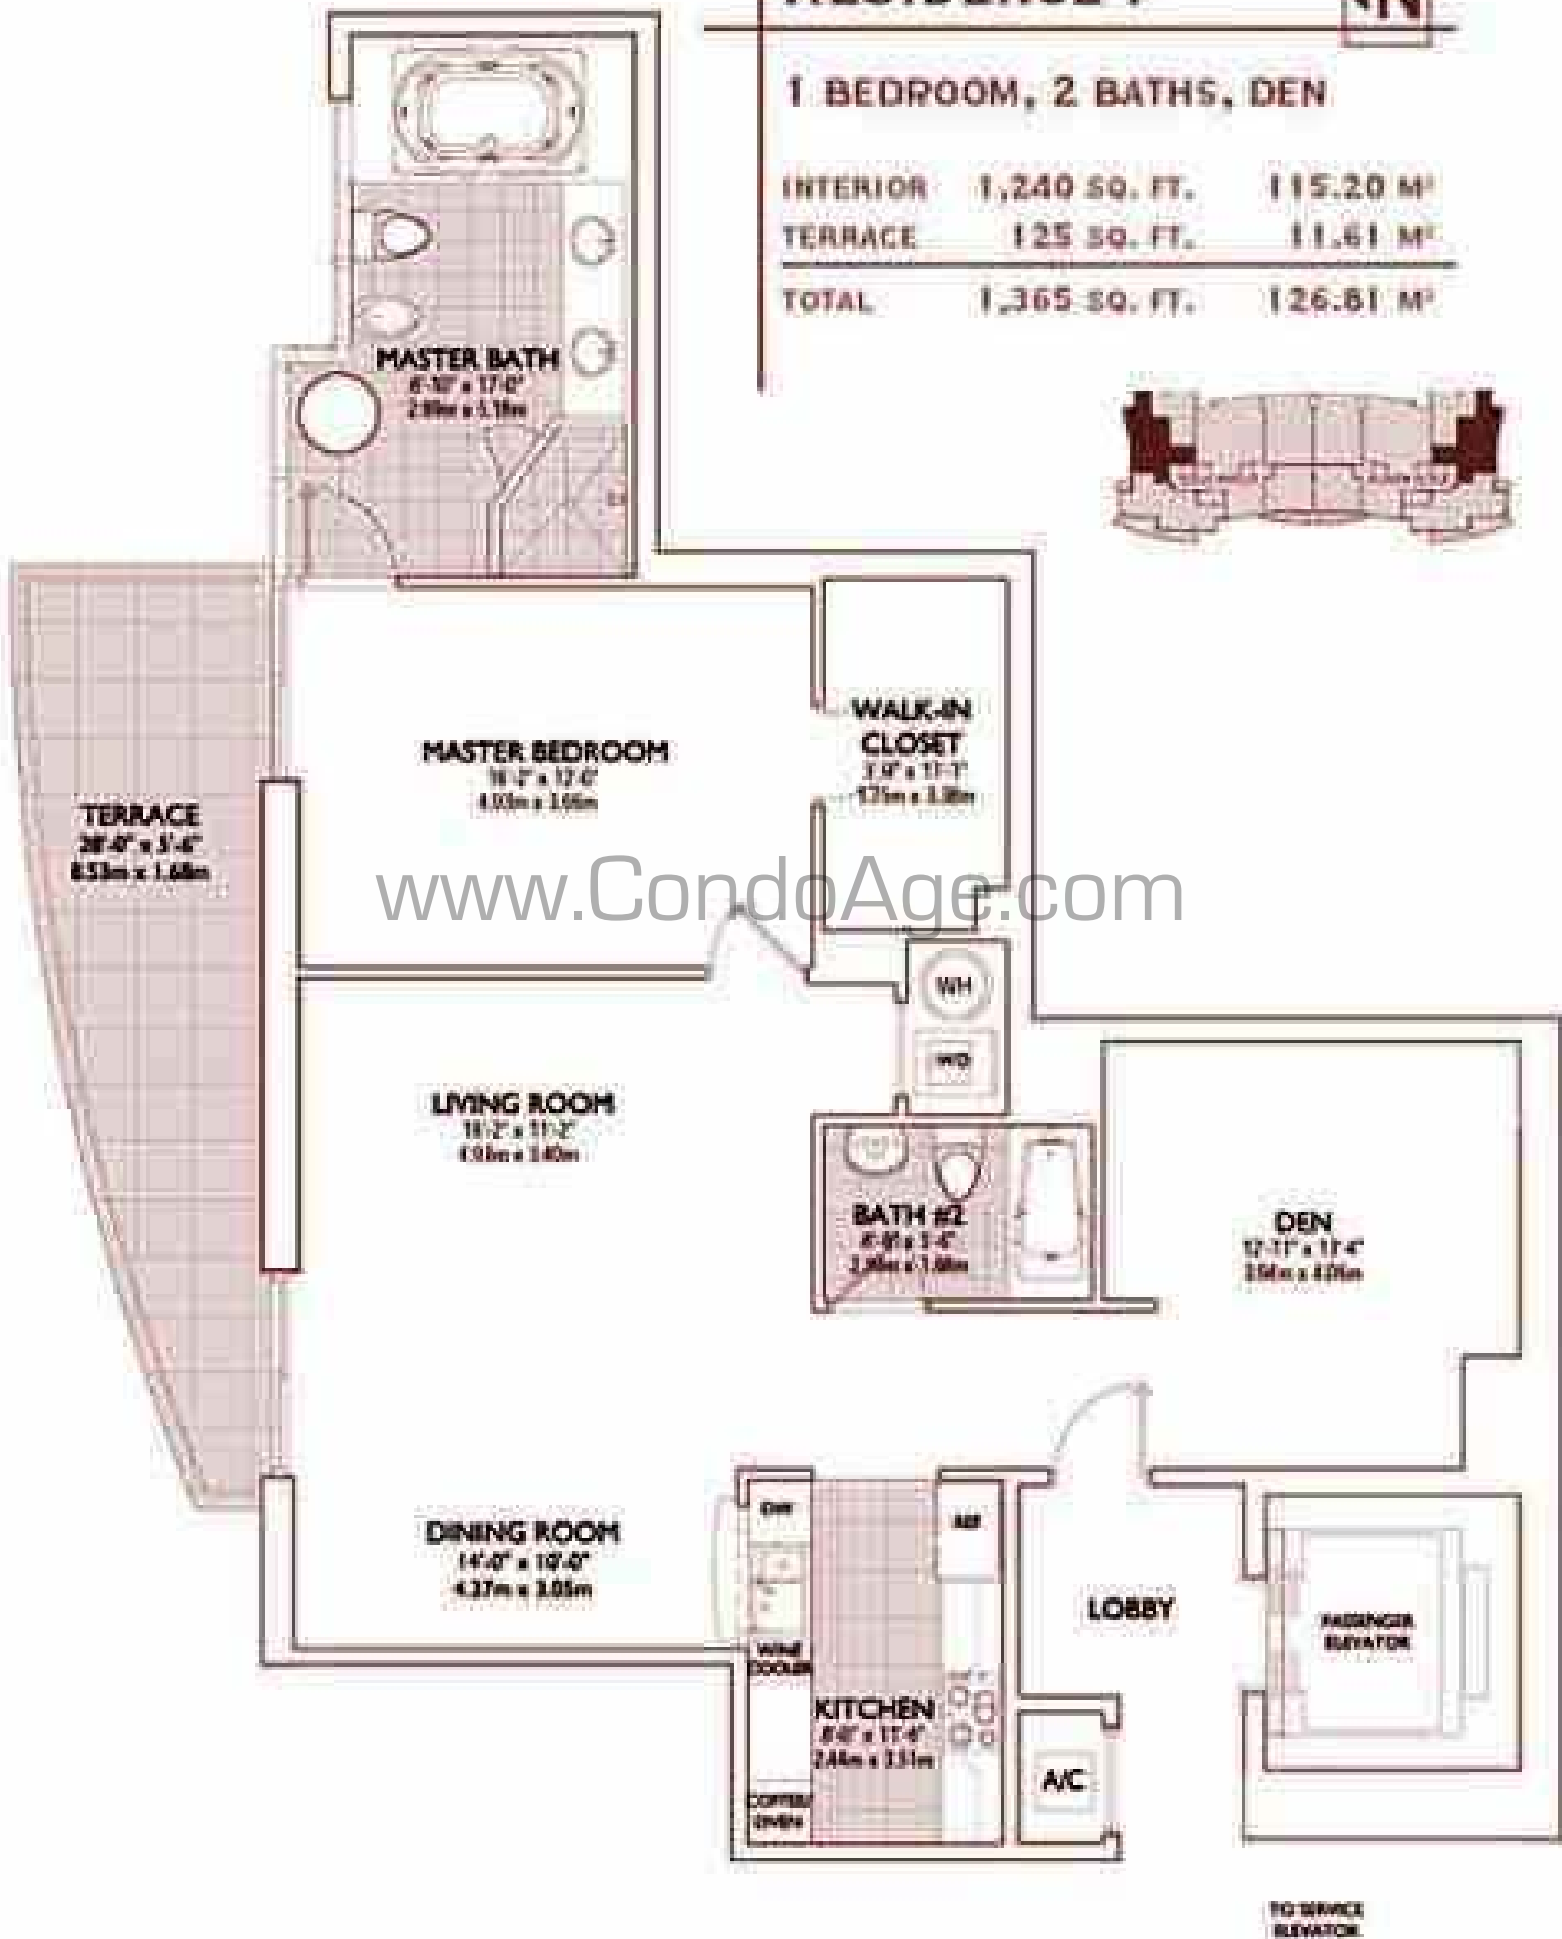

RESIDENCE F

1 BEDROOM, 2 BATHS, DEN

INTERIOR	1,240 SQ. FT.	115.20 M ²
TERRACE	125 SQ. FT.	11.61 M ²
TOTAL	1,365 SQ. FT.	126.81 M²

www.CondoAge.com