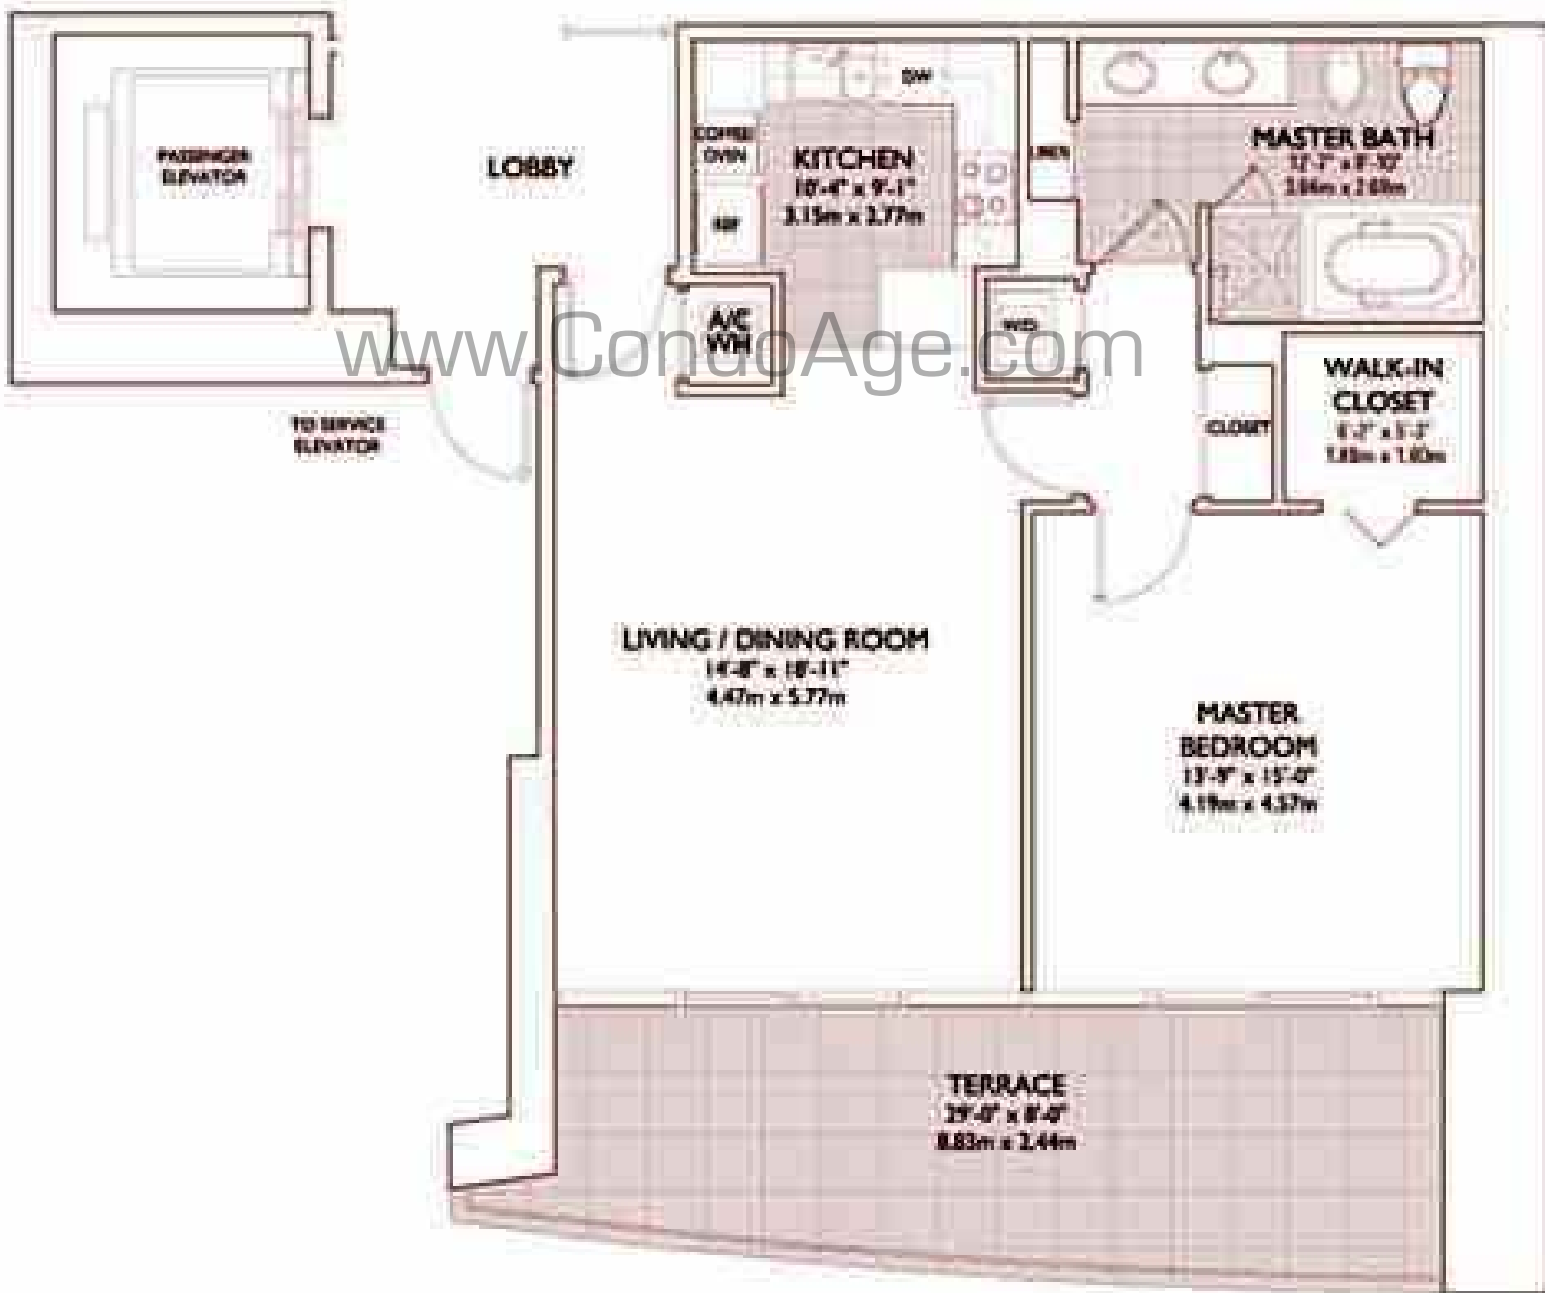

RESIDENCE D3

1 BEDROOM, 1 BATH

INTERIOR	895 SQ. FT.	83.15 M ²
TERRACE	165 SQ. FT.	15.33 M ²
TOTAL	1,060 SQ. FT.	98.48 M²

www.CongAge.com