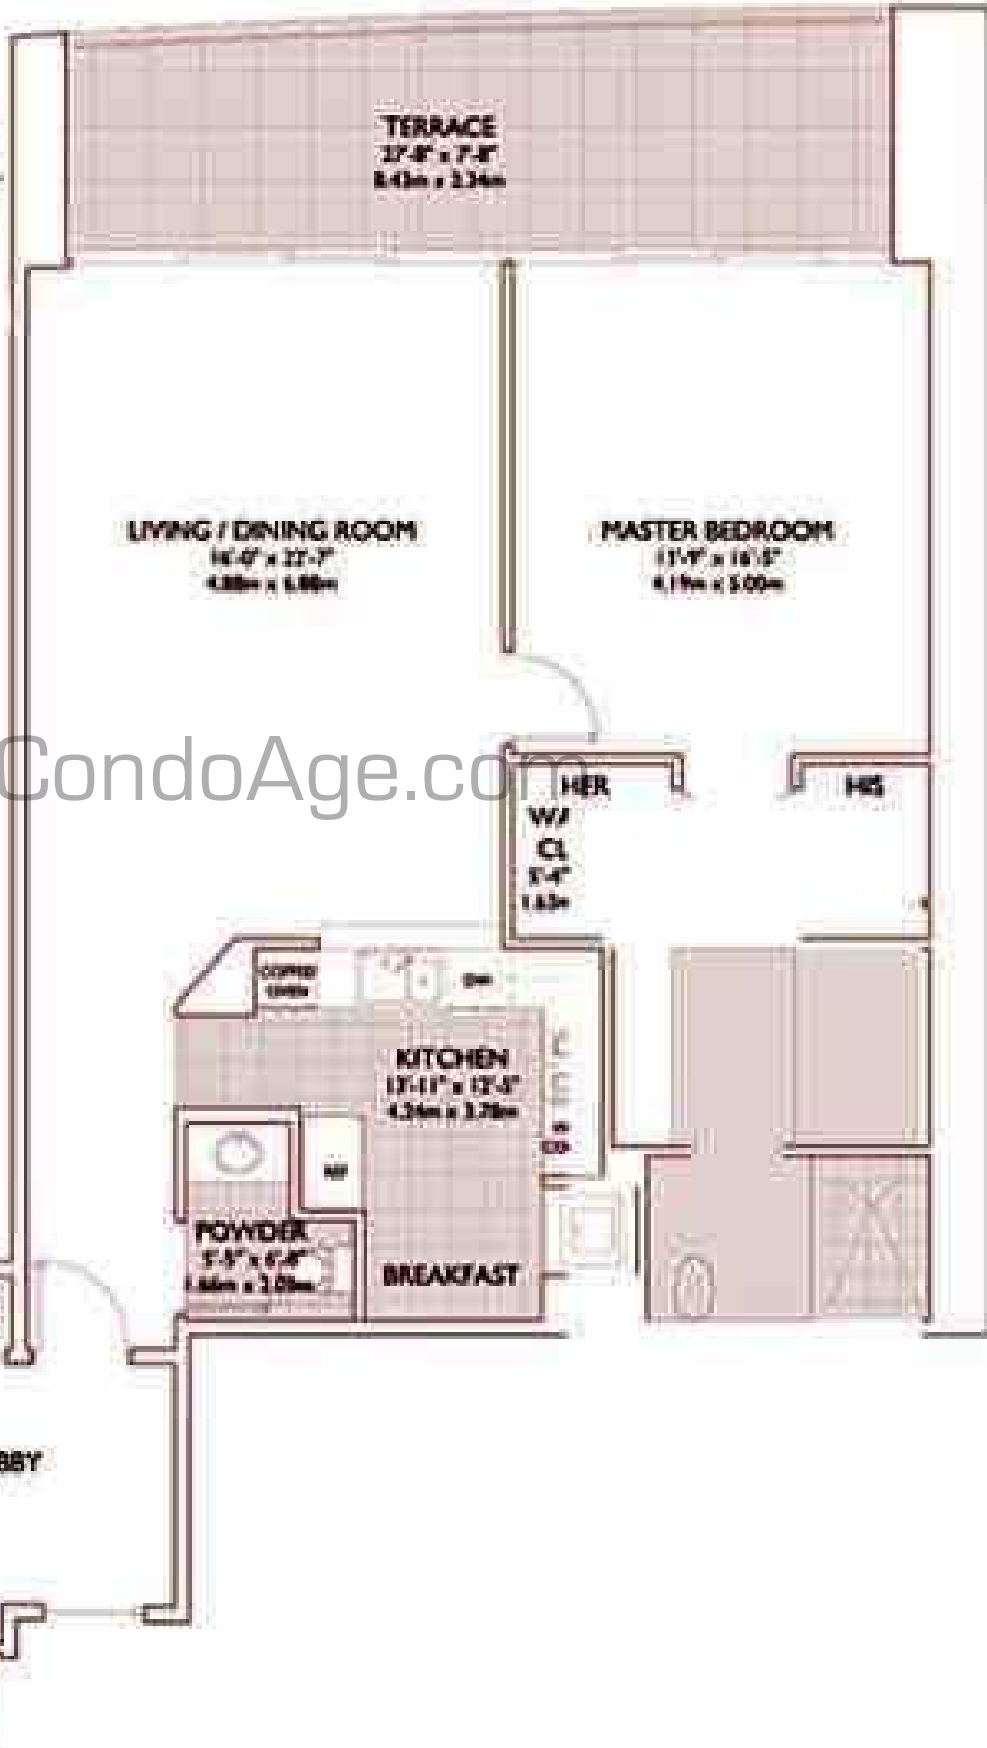

RESIDENCE D2

1 BEDROOM, 1-1/2 BATHS

INTERIOR	1,135 SQ. FT.	105.45 M ²
TERRACE	213 SQ. FT.	19.79 M ²
TOTAL	1,348 SQ. FT.	125.24 M ²

www.CondoAge.com