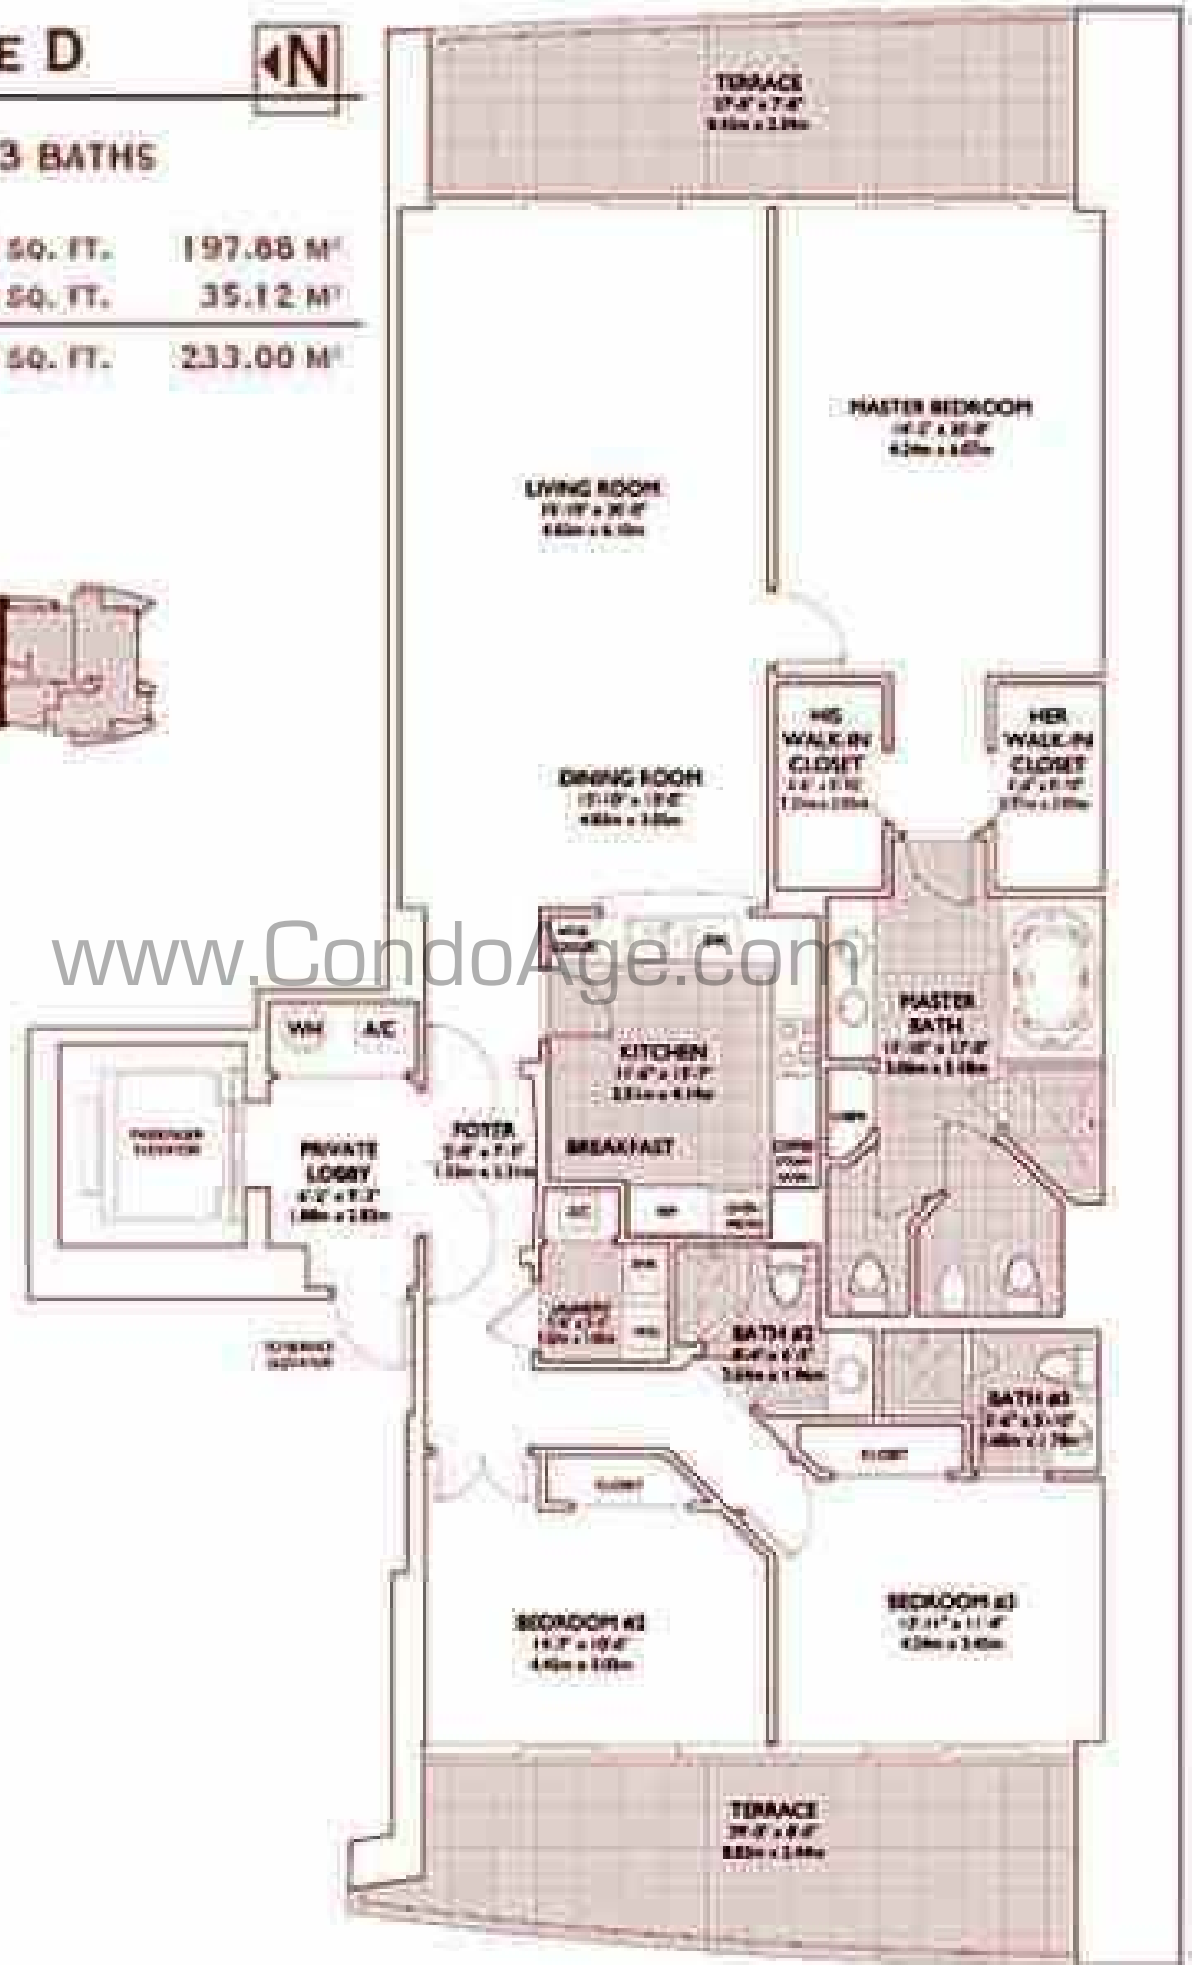

RESIDENCE D

3 BEDROOMS, 3 BATHS

INTERIOR	2,130 SQ. FT.	197.88 M ²
TERRACE	378 SQ. FT.	35.12 M ²
TOTAL	2,508 SQ. FT.	233.00 M²

www.CondoAge.com