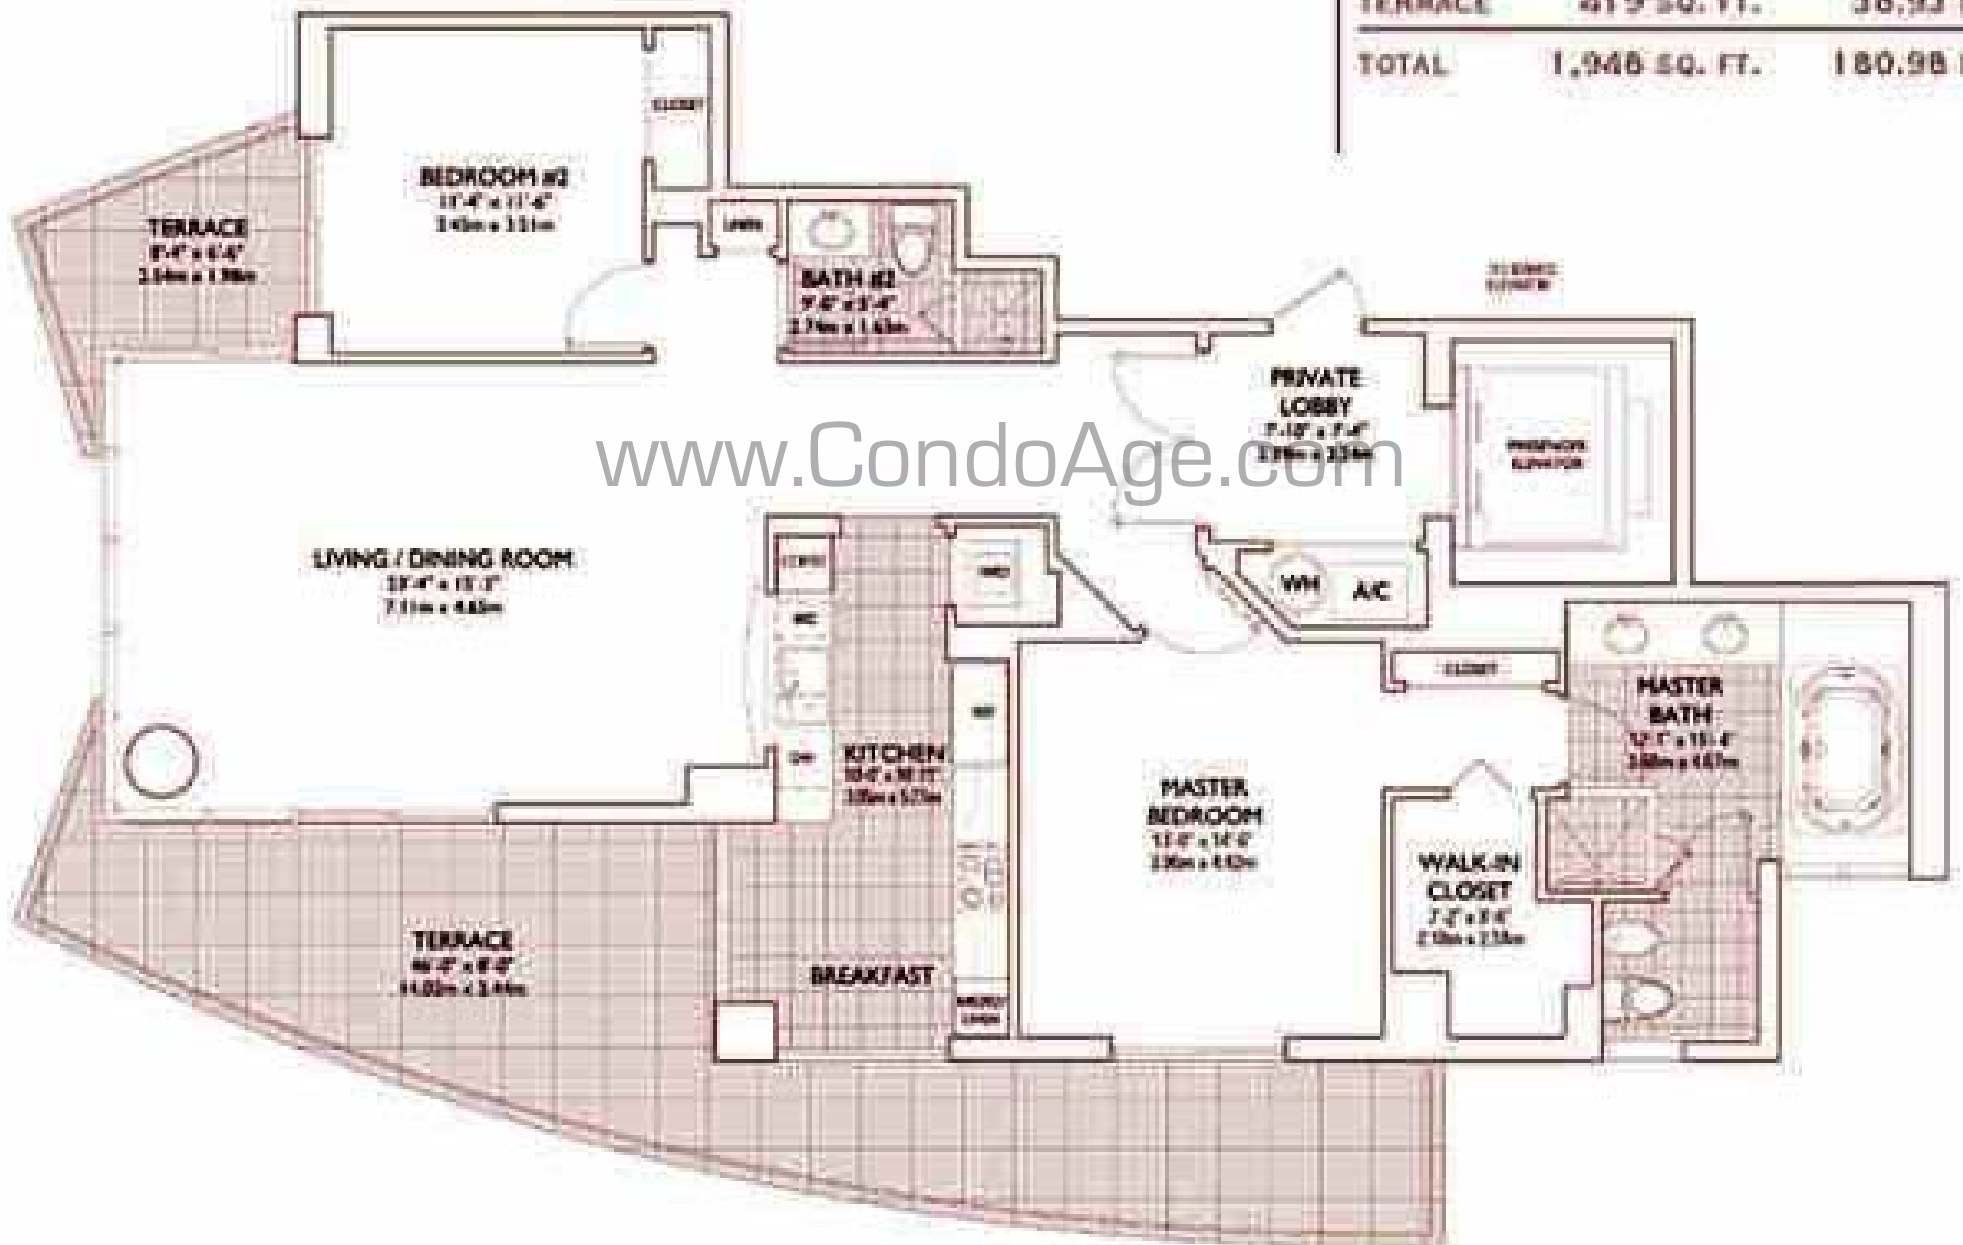

RESIDENCE A

2 BEDROOMS, 2 BATHS

INTERIOR	1,529 SQ. FT.	142.05 M ²
TERRACE	419 SQ. FT.	38.93 M ²
TOTAL	1,948 SQ. FT.	180.98 M²

www.CondoAge.com